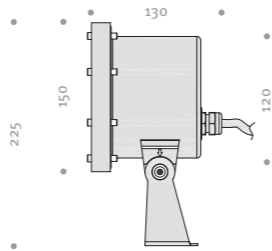

UWR B150 水下射灯

12/24V DC	IP 68	Class III	Ra>80	CE	RoHS	Ik 08
PWM	1-10 V	Dali	2000 K	3000 K	6000 K	RGB

UWR B150
 High quality underwater luminaire , it is suitable for water attractions, sculpture, fountains etc;
 Temperature of water between -20°C~40°C less than 1 meter depth;
 Built-in overheat sensor system, Automatic Shutdown at 75°C;

Housing is made of molding shaped hard chromeplated stainless steel SUS 316L# ;
 8 mm PMMA enclosure;
 Silicone gasket;
 IP68 PG-11 copper with nickel-coated;
 Power cable Ho7RN-F (RGB 4×1.0 mm²), L=3.0m;
 Options: PWM / 1-10V / Dali;
 2000k / 3000k / 6000k / RGB;
 Beam angle;

UWR B150 水下射灯
 高品质水下照明灯具，适用于水景、雕塑、喷泉等照明；
 产品适用不大于1米水深、-20°C~40°C的水温环境；
 产品具有75°C过温保护功能；

316L不锈钢灯体，表面镀铬处理；
 8 mm 厚 PMMA 灯罩；
 硅胶密封圈；
 IP68 PG-11 电缆锁头，预留2×1.0 mm² (RGB 4×1.0 mm²)电缆，长度3米；
 可选项包括: PWM / 0-10 V / Dali;
 2000 k / 3000 k / 6000 k / RGB ；
 光束角