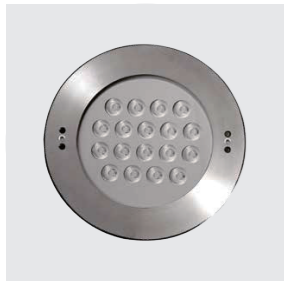

UWR 250 水下灯

24V DC	IP 68	Class III	Ra>80	CE	RoHS	Ik 10
PWM	1-10 V	Dali	2000 K	3000 K	6000 K	RGB

UWR 250
 High quality underwater luminaire, it is suitable for swimming pools, water attractions, fountains etc;
 Temperature of water between -20°C~40°C less than 1 meter depth;
 Built-in overheat sensor system, Automatic Shutdown at 75°C;

Housing is made of molding shaped hard chromeplated stainless steel SUS 316 L# ;
 10 mm step tempered glass enclosure;
 Silicone gasket;
 IP 68 PG-11 copper with nickel-coated;
 Power cable Ho7RN-F 2x1.0 mm² (RGB 4x1.0 mm² / RGBW 5x0.75 mm²), L = 3.0 m;
 Mounting sleeve ABS;
 Options: PWM / 1-10 V / Dali;
 2000 k / 3000 k / 6000 k / RGB / RGBW;
 beam angle;

UWR 250 水下灯
 高品质水下照明灯具，适用于游泳池、水景，喷泉等水体照明；
 产品适用不大于1米水深、-20°C~40°C的水温环境；
 产品具有75°C过温保护功能；

316 L 不锈钢灯体，表面镀铬处理；
 10 mm 厚钢化玻璃灯罩；
 硅胶密封圈；
 IP 68 PG-11 电缆锁头，
 预留 2x1.0 mm² (RGB 4x1.0 mm² / RGBW 5x0.75 mm²) 电缆，长度 3 米；
 ABS预埋件；
 可选项包括: PWM / 1-10 V / Dali;
 2000 k / 3000 k / 6000 k / RGB / RGBW;
 光束角；